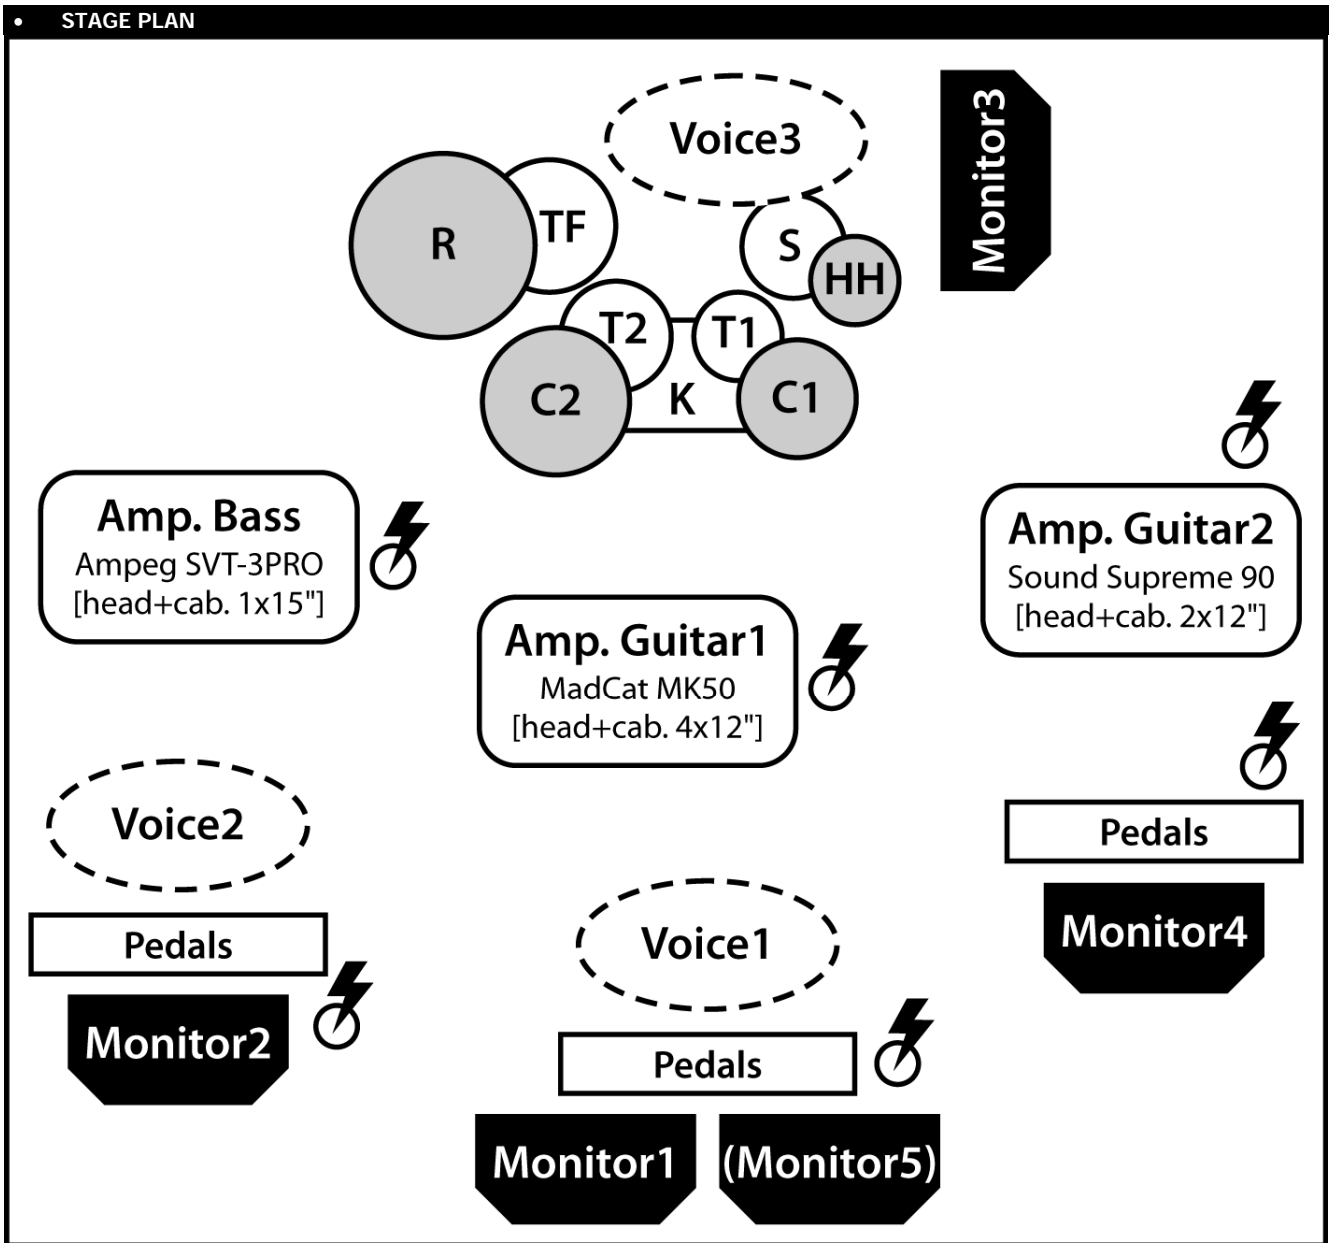

LINEE MONITOR: 5 linee monitor separate

AUX 1 / Monitor 1	Voice1, Guitar1
AUX 2 / Monitor 2	Bass, Voice2
AUX 3 / Monitor 3	Voice3, Voice1, Bass, Guitar1
AUX 4 / Monitor 4	Guitar2
(AUX 5 / Monitor 5)	(Voice1, Guitar1)

CONTATTI:

www.lfdm.it
info@lfdm.it
myspace.com/lfdm666

• CHANNEL LIST / INPUT ASSIGNMENT

Ch.	Instrument / source	Microphone / D.I. Box	Stand / asta	48V	F.O.H. insert	Group
1.	Kick	AKG D112	baby		4, 5	1
2.	Snare top	Shure SM57	clamp (morsetto)		5	1-2
3.	Snare bottom	Shure SM57	baby		5	1-2
4.	Hit-Hat	Condenser	tall	x		1
5.	Tom1	Shure SM57	clamp		5	1
6.	Tom2	Shure SM57	clamp		5	1
7.	Tom floor	Shure SM57	clamp / tall		5	1
8.	Overhead L	Condenser	tall-telescopic (braccio)	x		1-3
9.	Overhead R	Condenser	tall-telescopic	x		1-3
10.	Voice1 *	Shure Beta 87A / Condenser	tall-telescopic	x	1, 2, 3	
11.	Voice2	Shure SM58	tall-telescopic		1, 2, 3	
12.	Voice3	Shure SM58	tall-telescopic		1, 2, 3	
13.	Guitar1 (Celestion V30) **	Shure SM57	tall-telescopic			4
14.	Guitar1 (Celestion Greenback) **	Shure SM57	tall-telescopic			4
15.	Guitar2	Shure SM57	tall-telescopic			
16.	Bass	Balanced Output / AKG D112	tall-telescopic		6	

* main voice

** main guitar

~ les Fleurs des Maldives ~

www.lfdm.it | info@lfdm.it | myspace.com/lfdm666

les fleurs des maldives

⚡ = AC 220V~50Hz